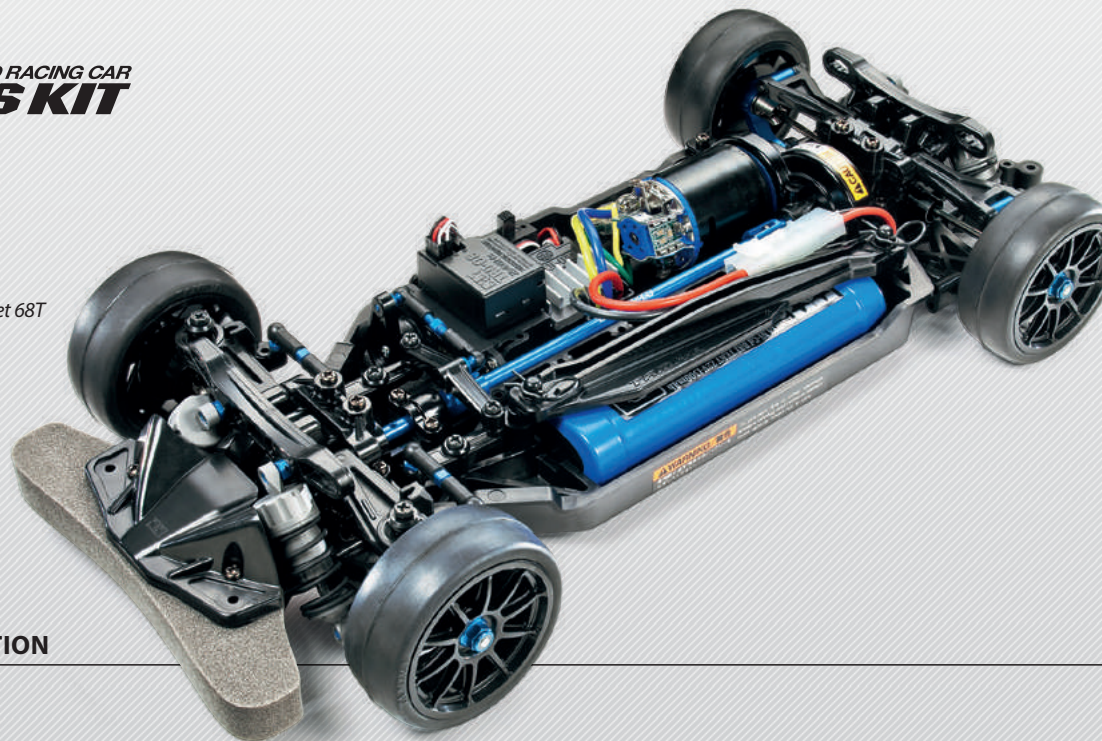

UVP 175,00 €

ASSEMBLY KIT

TT-02

Radstand / Wheelbase: 257 mm L: 376 mm **4WD**