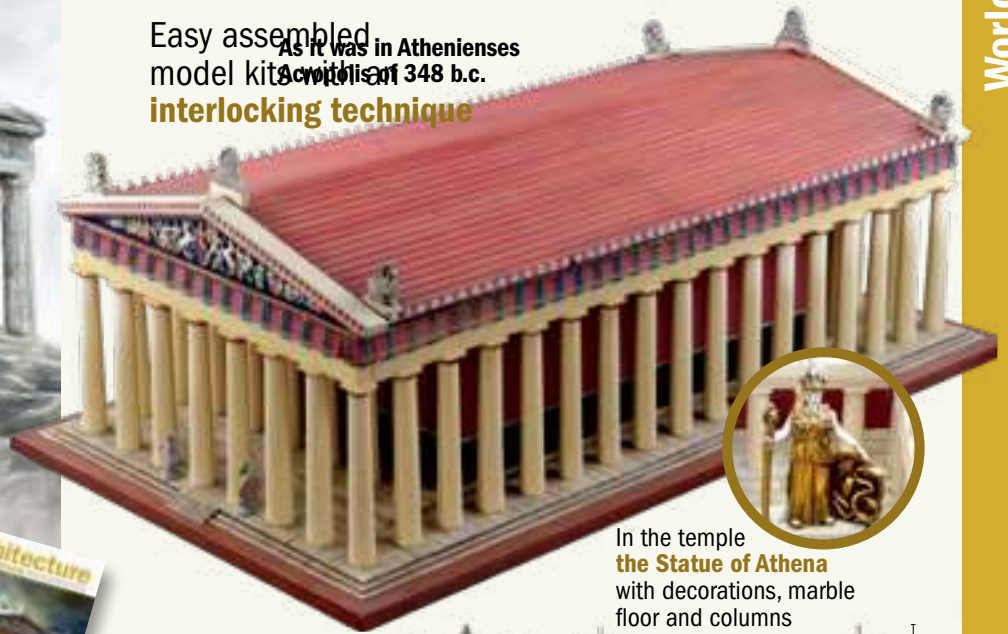

Easy assembled
model kits with
interlocking technique

In the temple
the Statue of Athena
with decorations,
marble floor and
columns