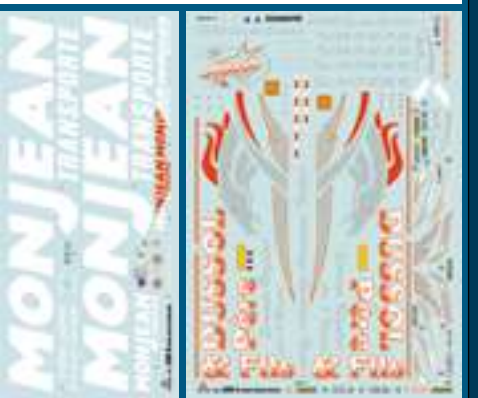

3911 "We Are Family" Tank Trailer

< 44.0 cm >

3951 40' Container Trailer

< 50.5 cm >

3885 Cargo Trailer

SD

Decals for 2 versions

< 58.0 cm >