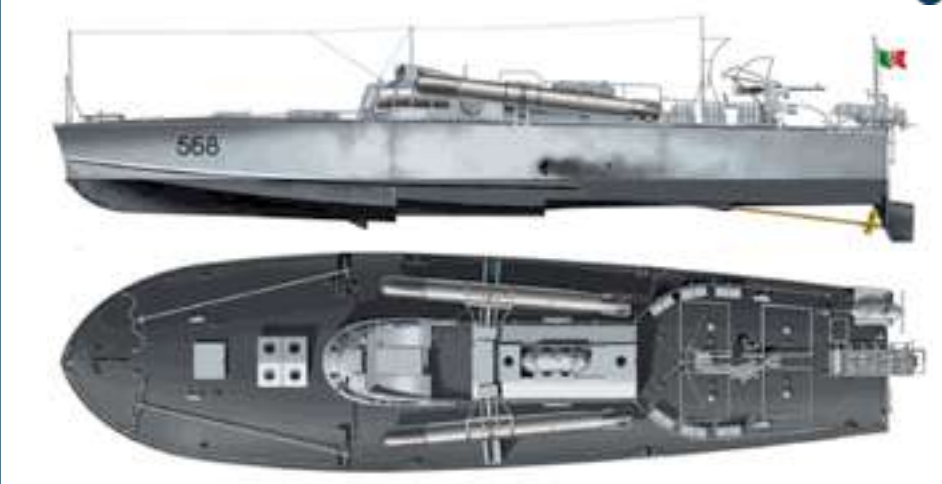

PE

< 55.0 cm >

5610 Vosper 72"6' MTB 77

PE

< 63.1 cm >