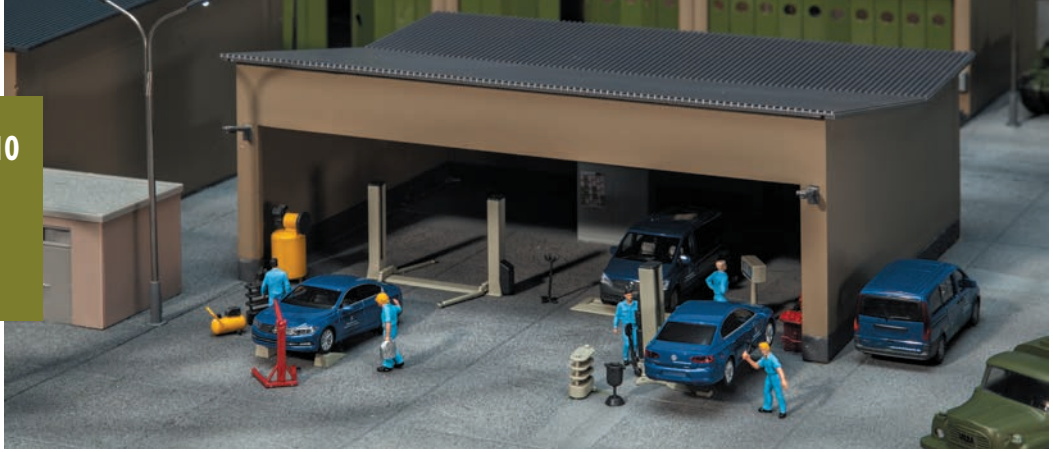

Epoch IV • 235 x 195 x 85 mm • 04/21

10

144104

Vehicle shelter

3-storey vehicle shelter closed on three sides with butterfly roof. Several such models can be built side by side to create an extension of the shelter.