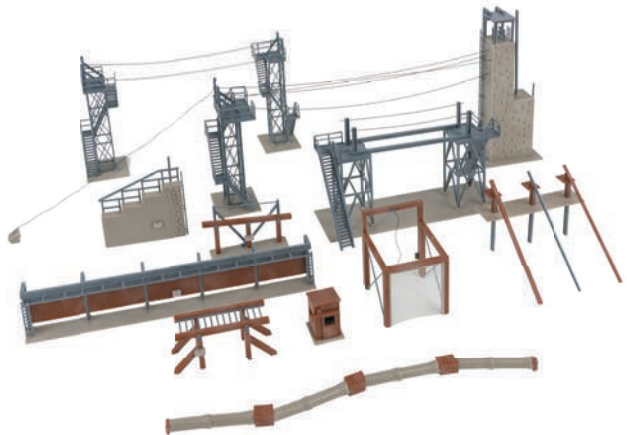

XX/21 Month of delivery