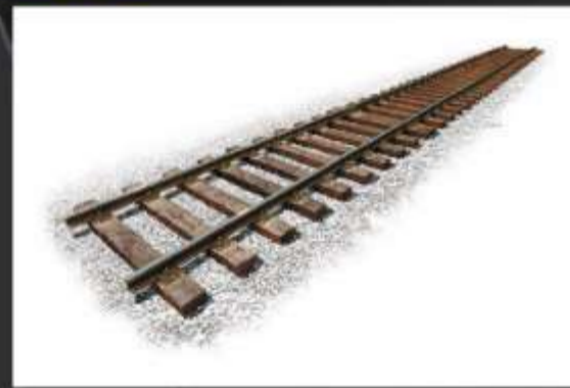

35561 RAILWAY TRACK (EUROPEAN GAUGE)