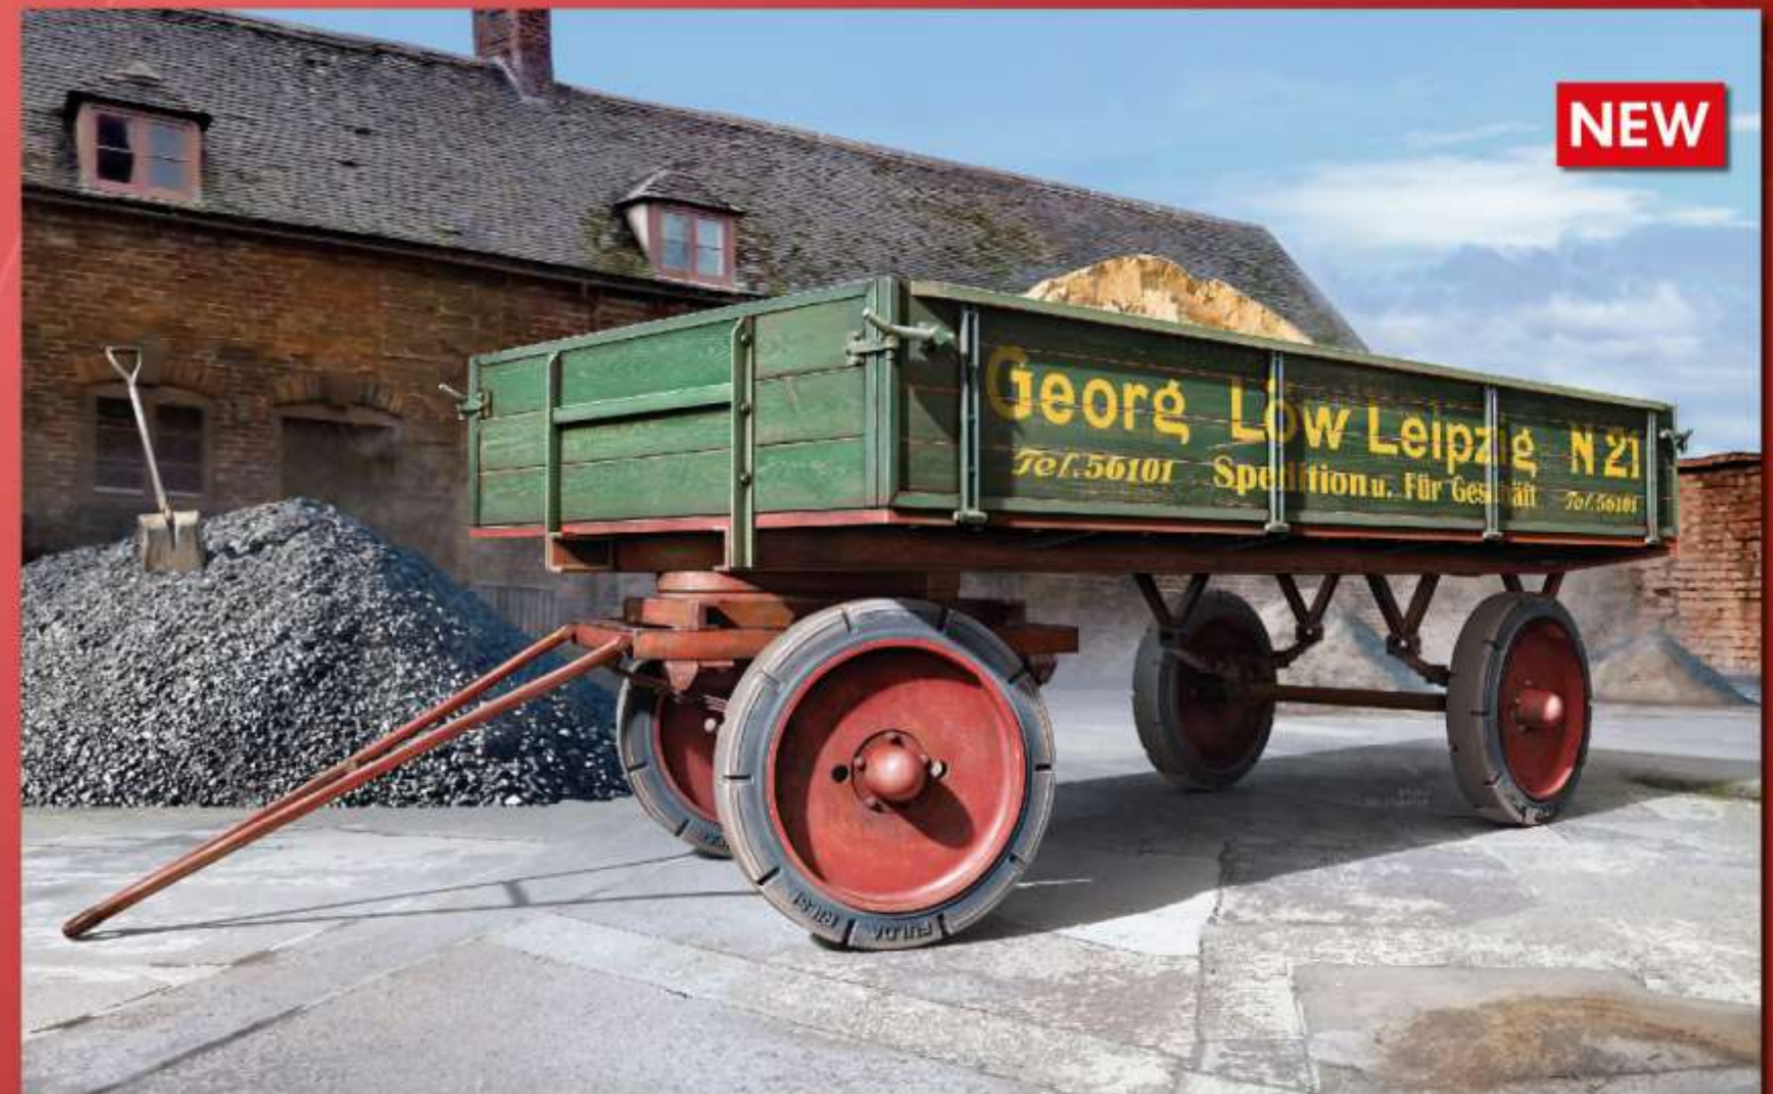

US 1,5t 4x4 G506 FLATBED TRUCK

38043

GERMAN CARGO TRAILER

NEW

38055 EUROPEAN AGRICULTURAL TRACTOR WITH CART

38044 FRUIT DELIVERY CAR TYP 1 70V LIEFERWAGEN 38051

38051 L1500S GERMAN 1.5T TRUCK

NEW