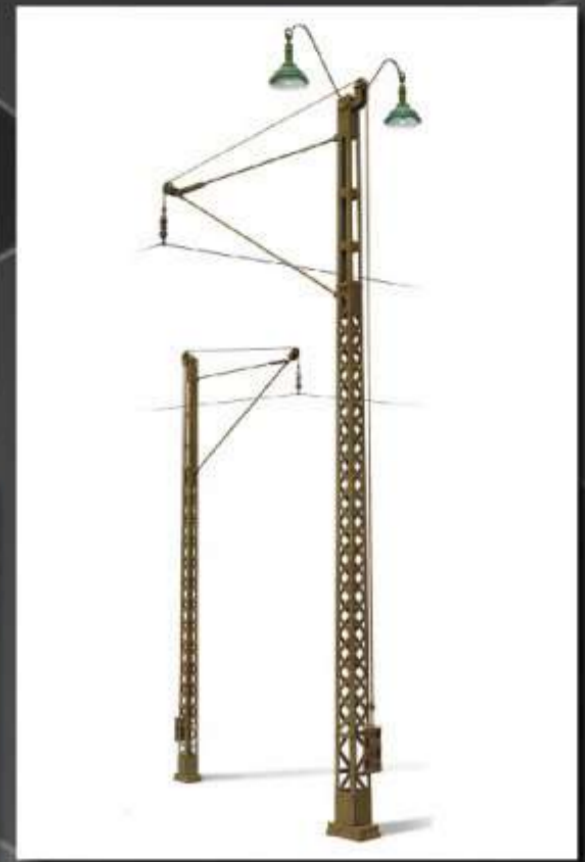

35570 RAILROAD POWER POLES & LAMPS