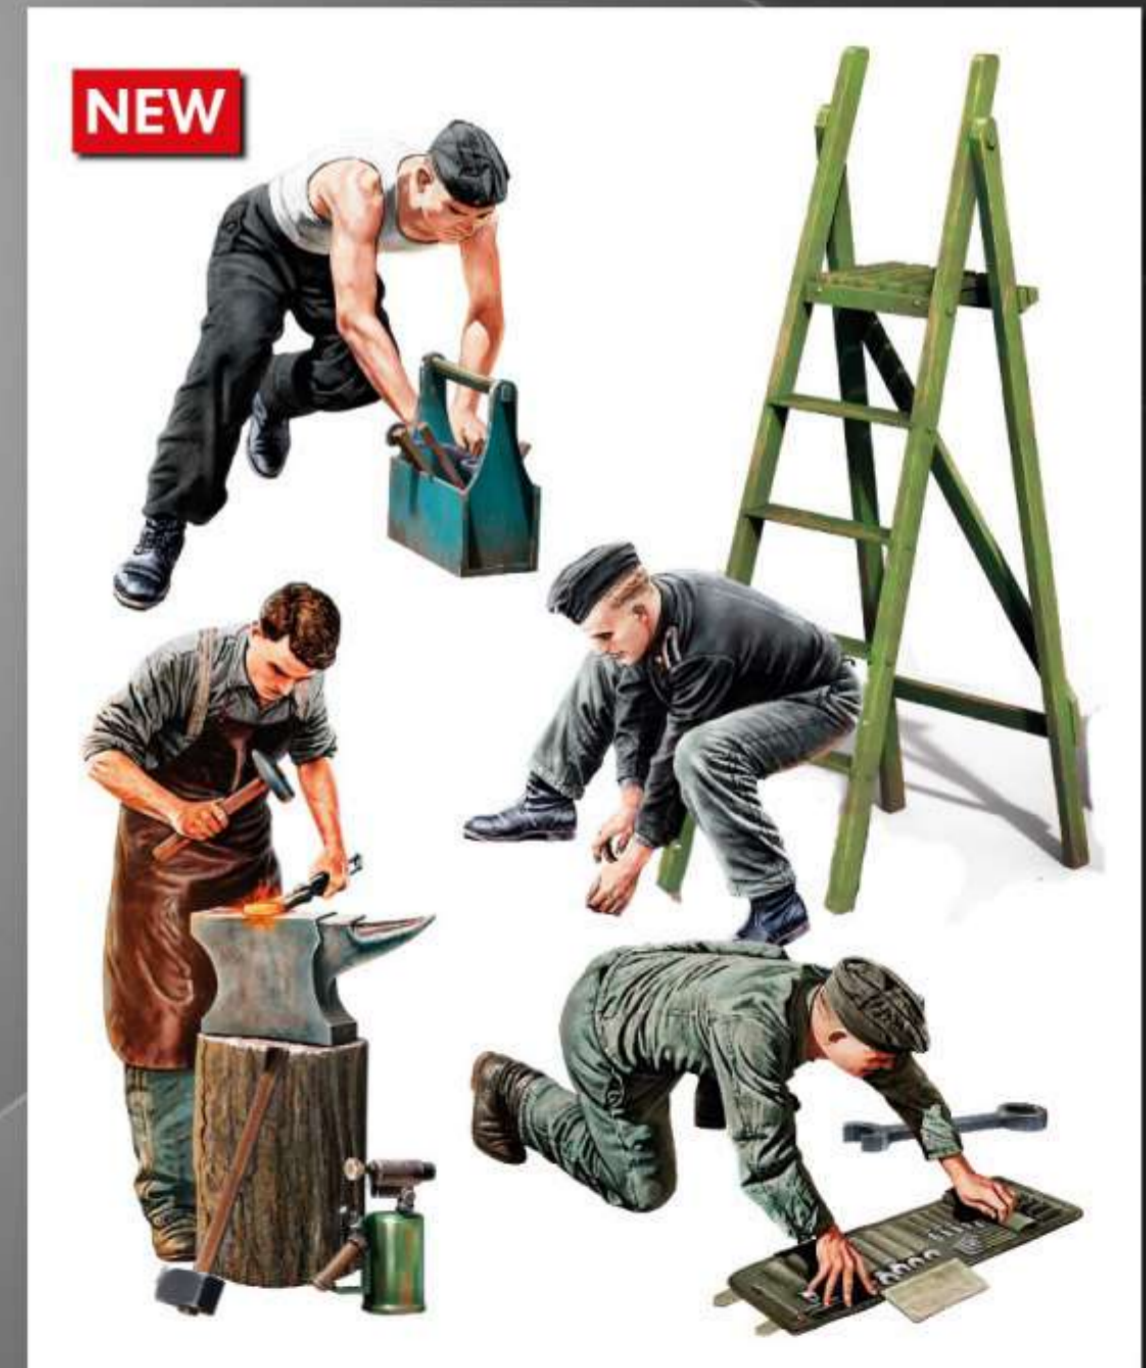

35358

GERMAN REPAIR CREW