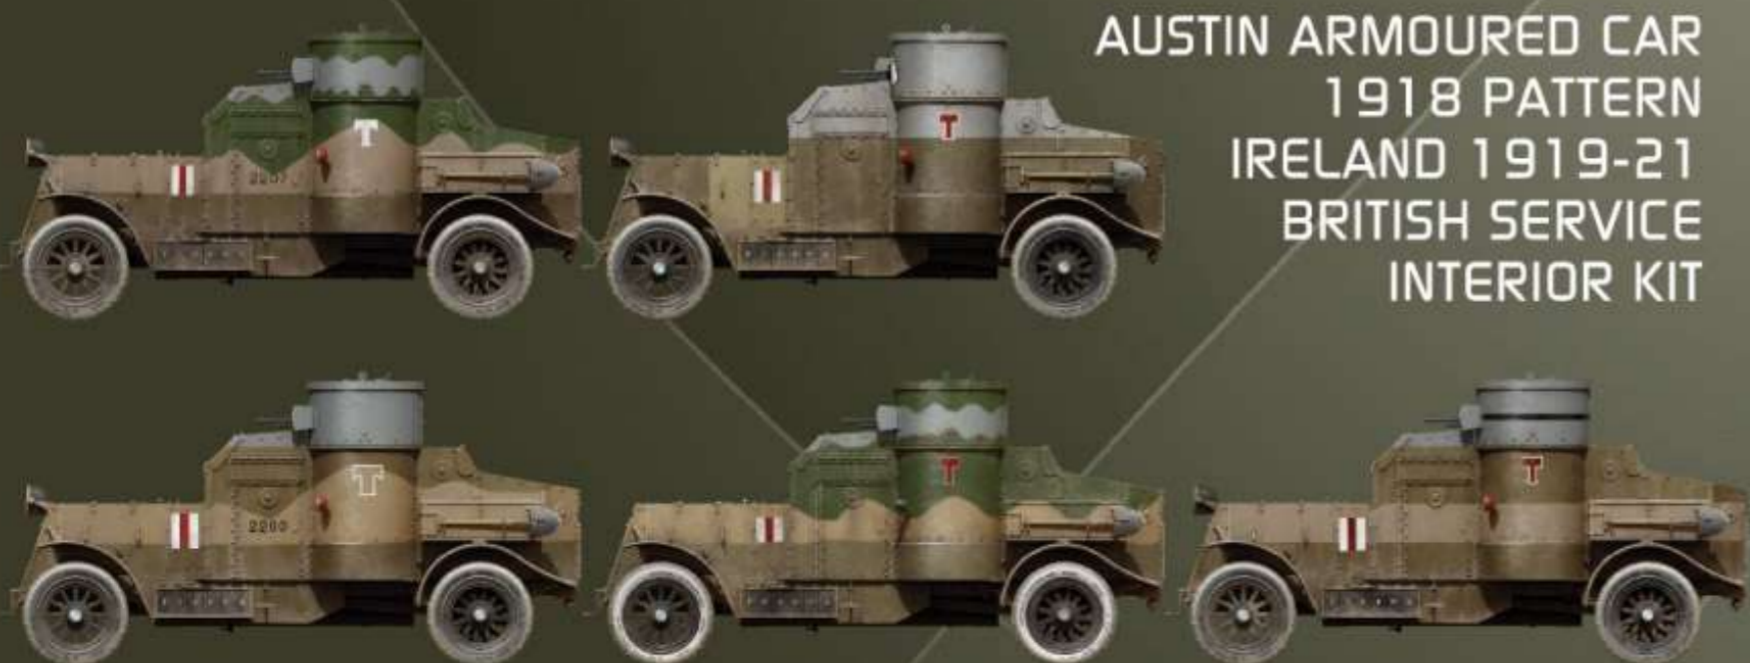

39016

39005
AUSTIN ARMORED CAR
3RD SERIES:
UKRAINIAN, POLISH, GEORGIAN
ROMANIAN SERVICE
INTERIOR KIT