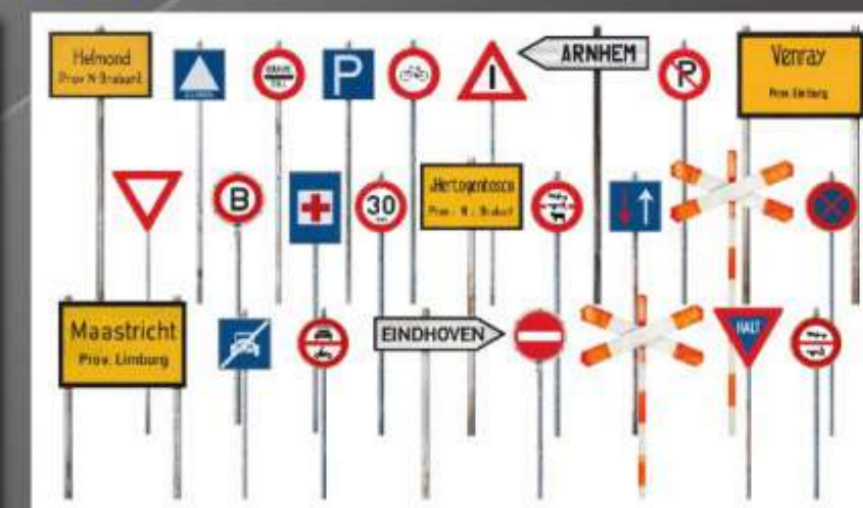

35653 TRAFFIC SIGNS, ISRAEL

35655 CZECHOSLOVAKIAN TRAFFIC SIGNS 1930-40's

35639 STREET ACCESSORIES WITH LAMPS & CLOCKS

35640 TRAFFIC SIGNS, AFGHANISTAN 2000's

35659 FRENCH CONCRETE ROAD SIGNS 1930-40's PARIS REGION