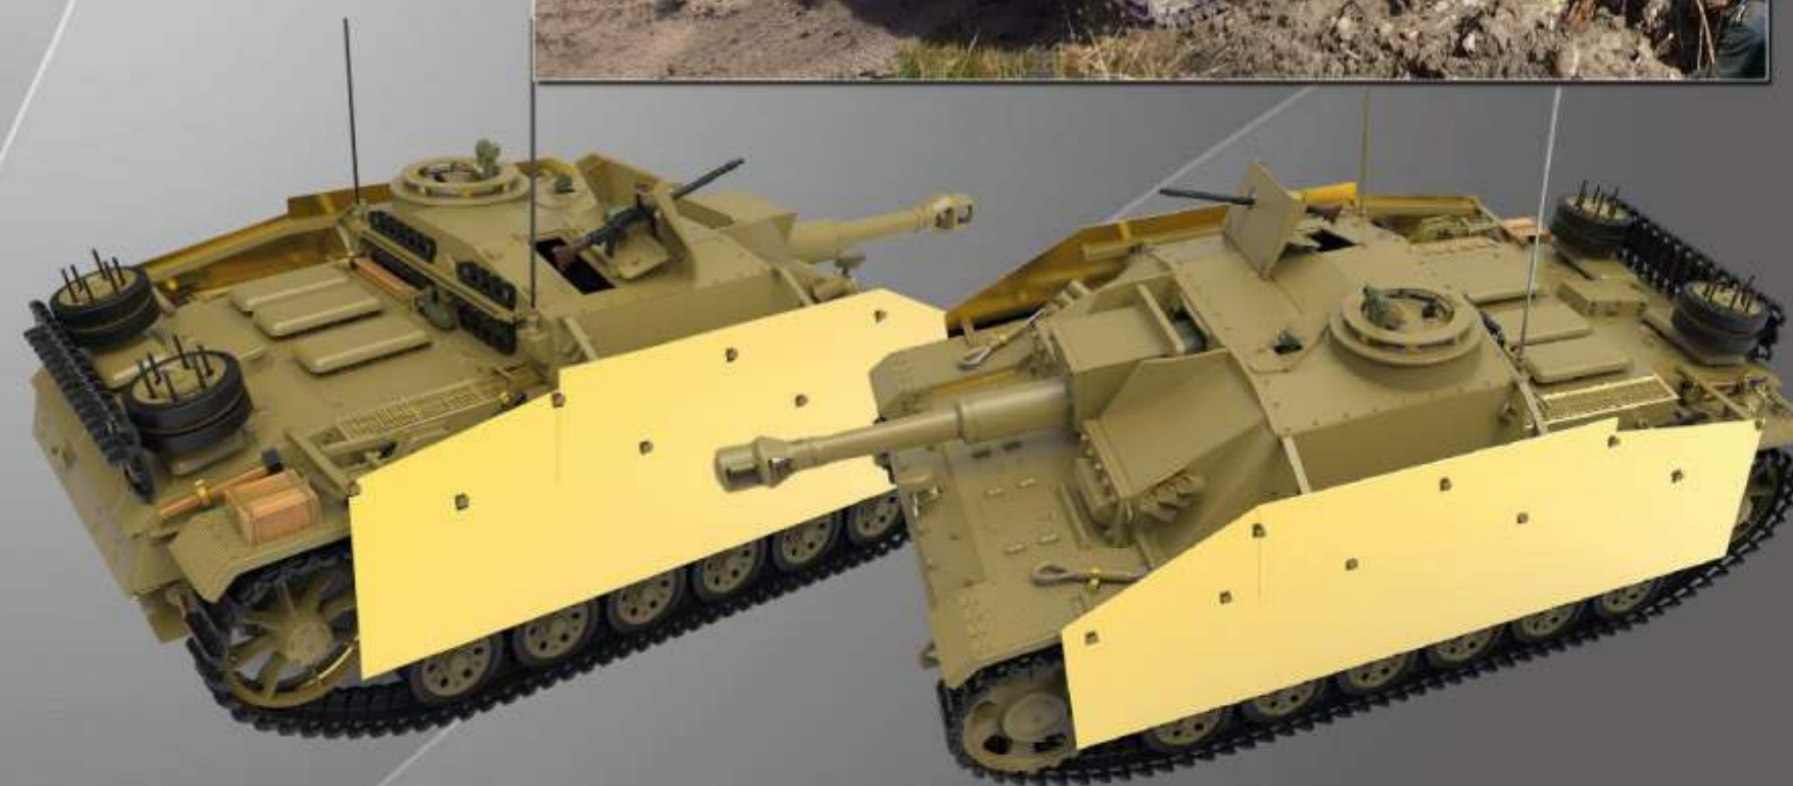

NEW

35349

StuH 42 Ausf. G
Early Prod
May-June 1943