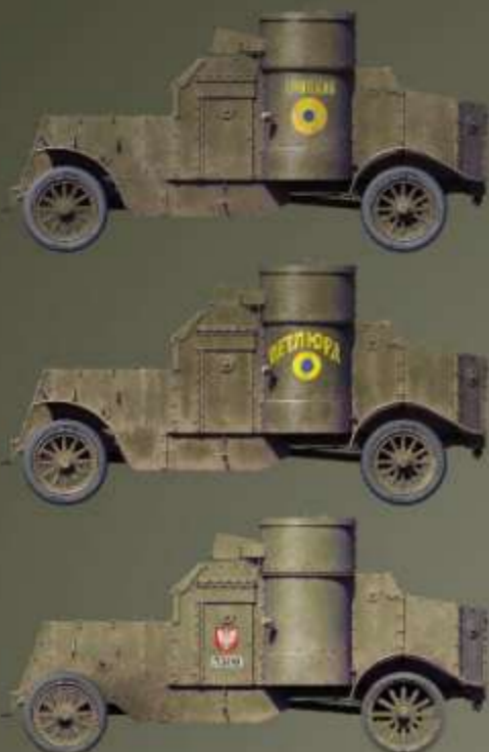

39009
AUSTIN ARMORED CAR
1918 PATTERN
BRITISH SERVICE.
WESTERN FRONT
INTERIOR KIT