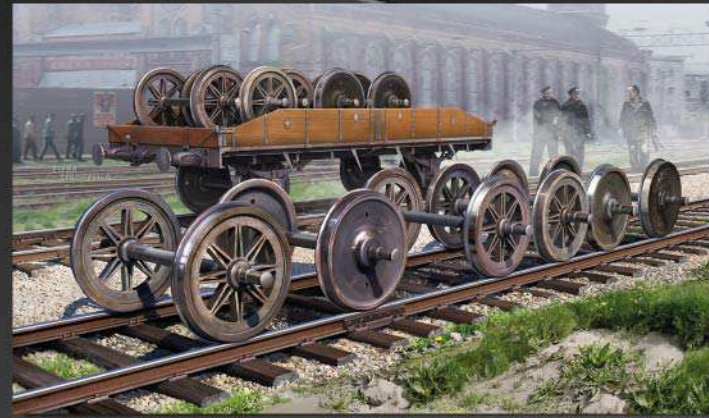

35594 CONSTRUCTION SET

35595 OIL & PETROL CANS 1930-40s

35603 TOOL SET

35596 GARAGE WORKSHOP

35597 GERMAN 200L FUEL DRUM SET WW2

35604 ROAD SIGNS WW2 (IN AFRICA)

35606 HAND PALLET TRUCK SET

35605 SCAFFOLDINGS