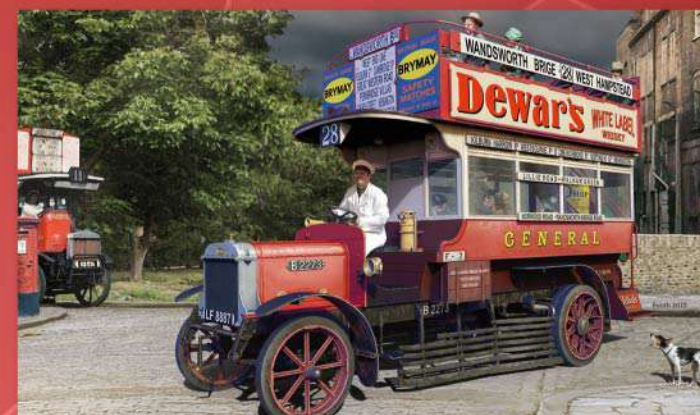

38069

LIEFER PRITSCHENWAGEN TYP 170V  
OIL PRODUCTS DELIVERY CAR

NEW

*Oleksa Stanilevich*

NEW

38066 TEMPO A400 LIEFERWAGEN. BAKERY VAN

38018 CABRIOLET B GERMAN CAR TYPE 170V

38020 SOVIET TRAM "X"-SERIES EARLY TYPE