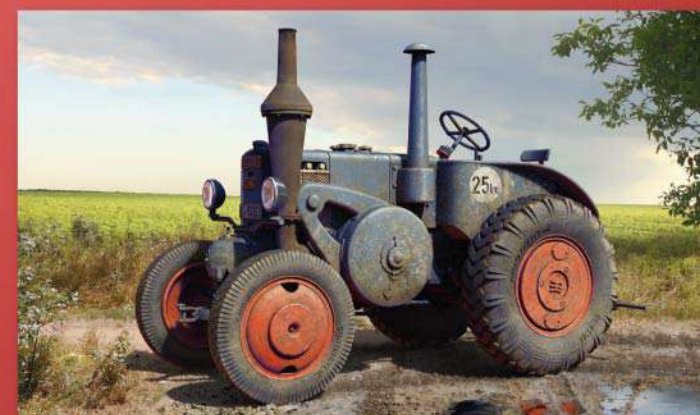

38027 BRITISH LORRY LGOC 3T B-TYPE

38013 SOVIET 1,5t CARGO TRUCK

38016 GERMAN CAR 170V CABRIO SALOON

38029 GERMAN TRACTOR D8506 MOD. 1937

38030 CARGO TRAMWAY "X"-SERIES

NEW

38045 TEMPO A400 TIEFLADER PRITSCHKE 3-WHEEL BEER DELIVERY TRUCK