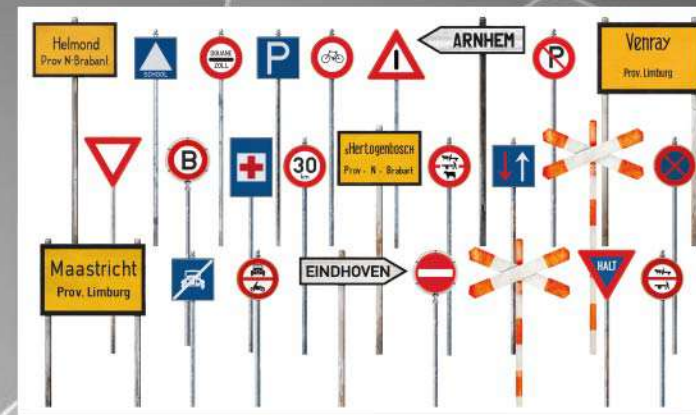

35649 MEAT PRODUCTS

35651

WOODEN CRATES

35664

POLISH TRAFFIC SIGNS 1930-40'S

35661

DUTCH TRAFFIC SIGNS 1930-40'S

35669