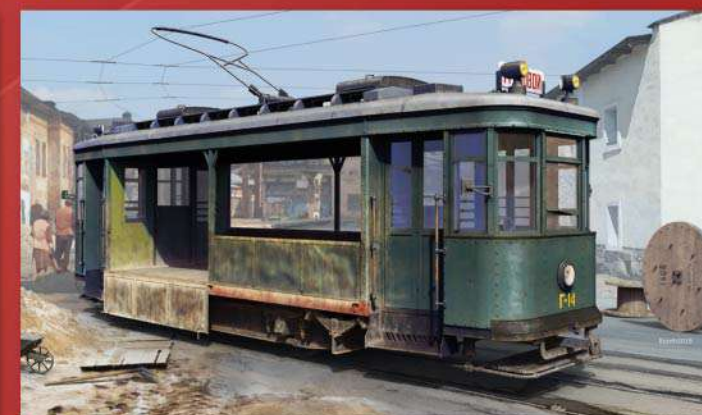

38027 BRITISH LORRY LGOC 3T B-TYPE

38013 SOVIET 1,5t CARGO TRUCK

38016 GERMAN CAR 170V CABRIO SALOON

38029 GERMAN TRACTOR D8506 MOD. 1937

38030 CARGO TRAMWAY "X"-SERIES

NEW

38045 TEMPO A400 TIEFLADER PRITSCHKE 3-WHEEL BEER DELIVERY TRUCK