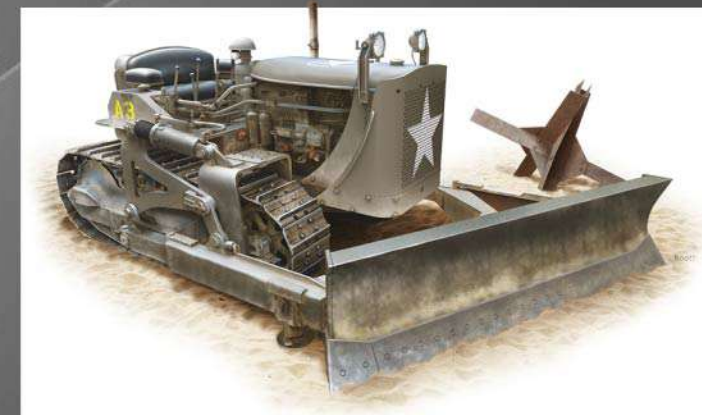

Kfz.70 & 7,62 cm F.K. 39 [R]

35195