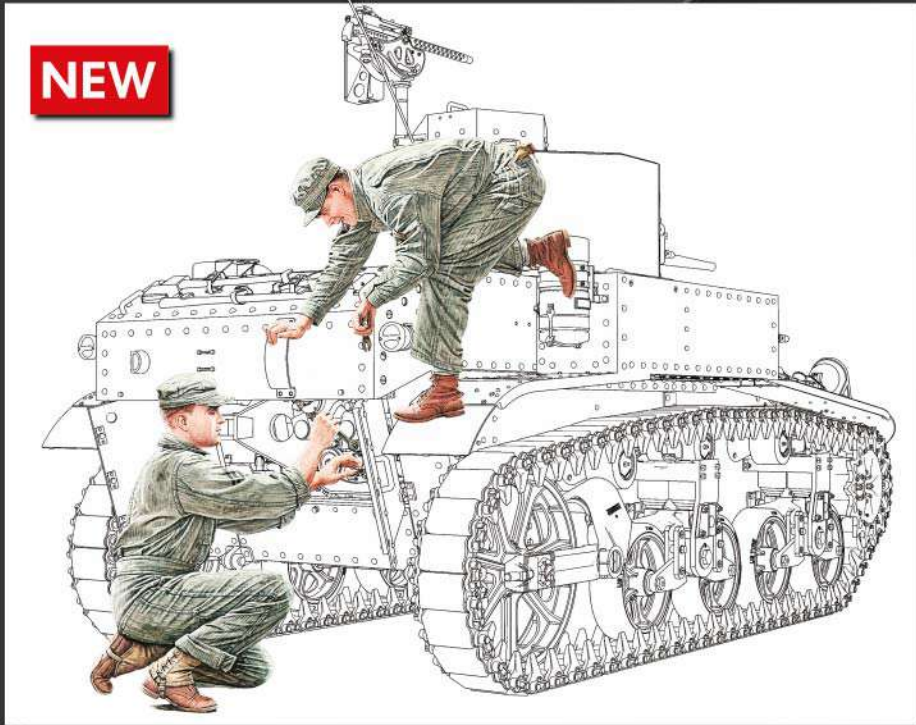

SOVIET HEAVY ARTILLERY CREW SPECIAL EDITION

35198

GERMAN TANK CREW AT REST

35231

SOVIET ARTILLERY CREW SPECIAL EDITION

**35461** U.S. TANK REPAIR CREW WITH CONTINENTAL W-670 ENGINE

**35245** U.S. SOLDIERS (RAINWEAR)