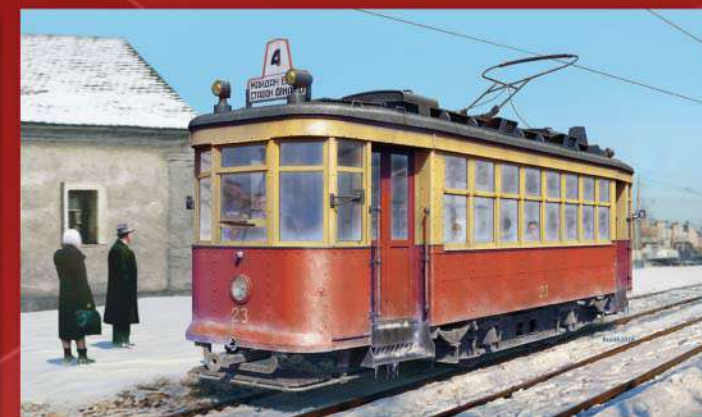

38069

LIEFER PRITSCHENWAGEN TYP 170V  
OIL PRODUCTS DELIVERY CAR

NEW

*Oleksa Stanilevich*

NEW

38066 TEMPO A400 LIEFERWAGEN. BAKERY VAN

38018 CABRIOLET B GERMAN CAR TYPE 170V

38020 SOVIET TRAM "X"-SERIES EARLY TYPE