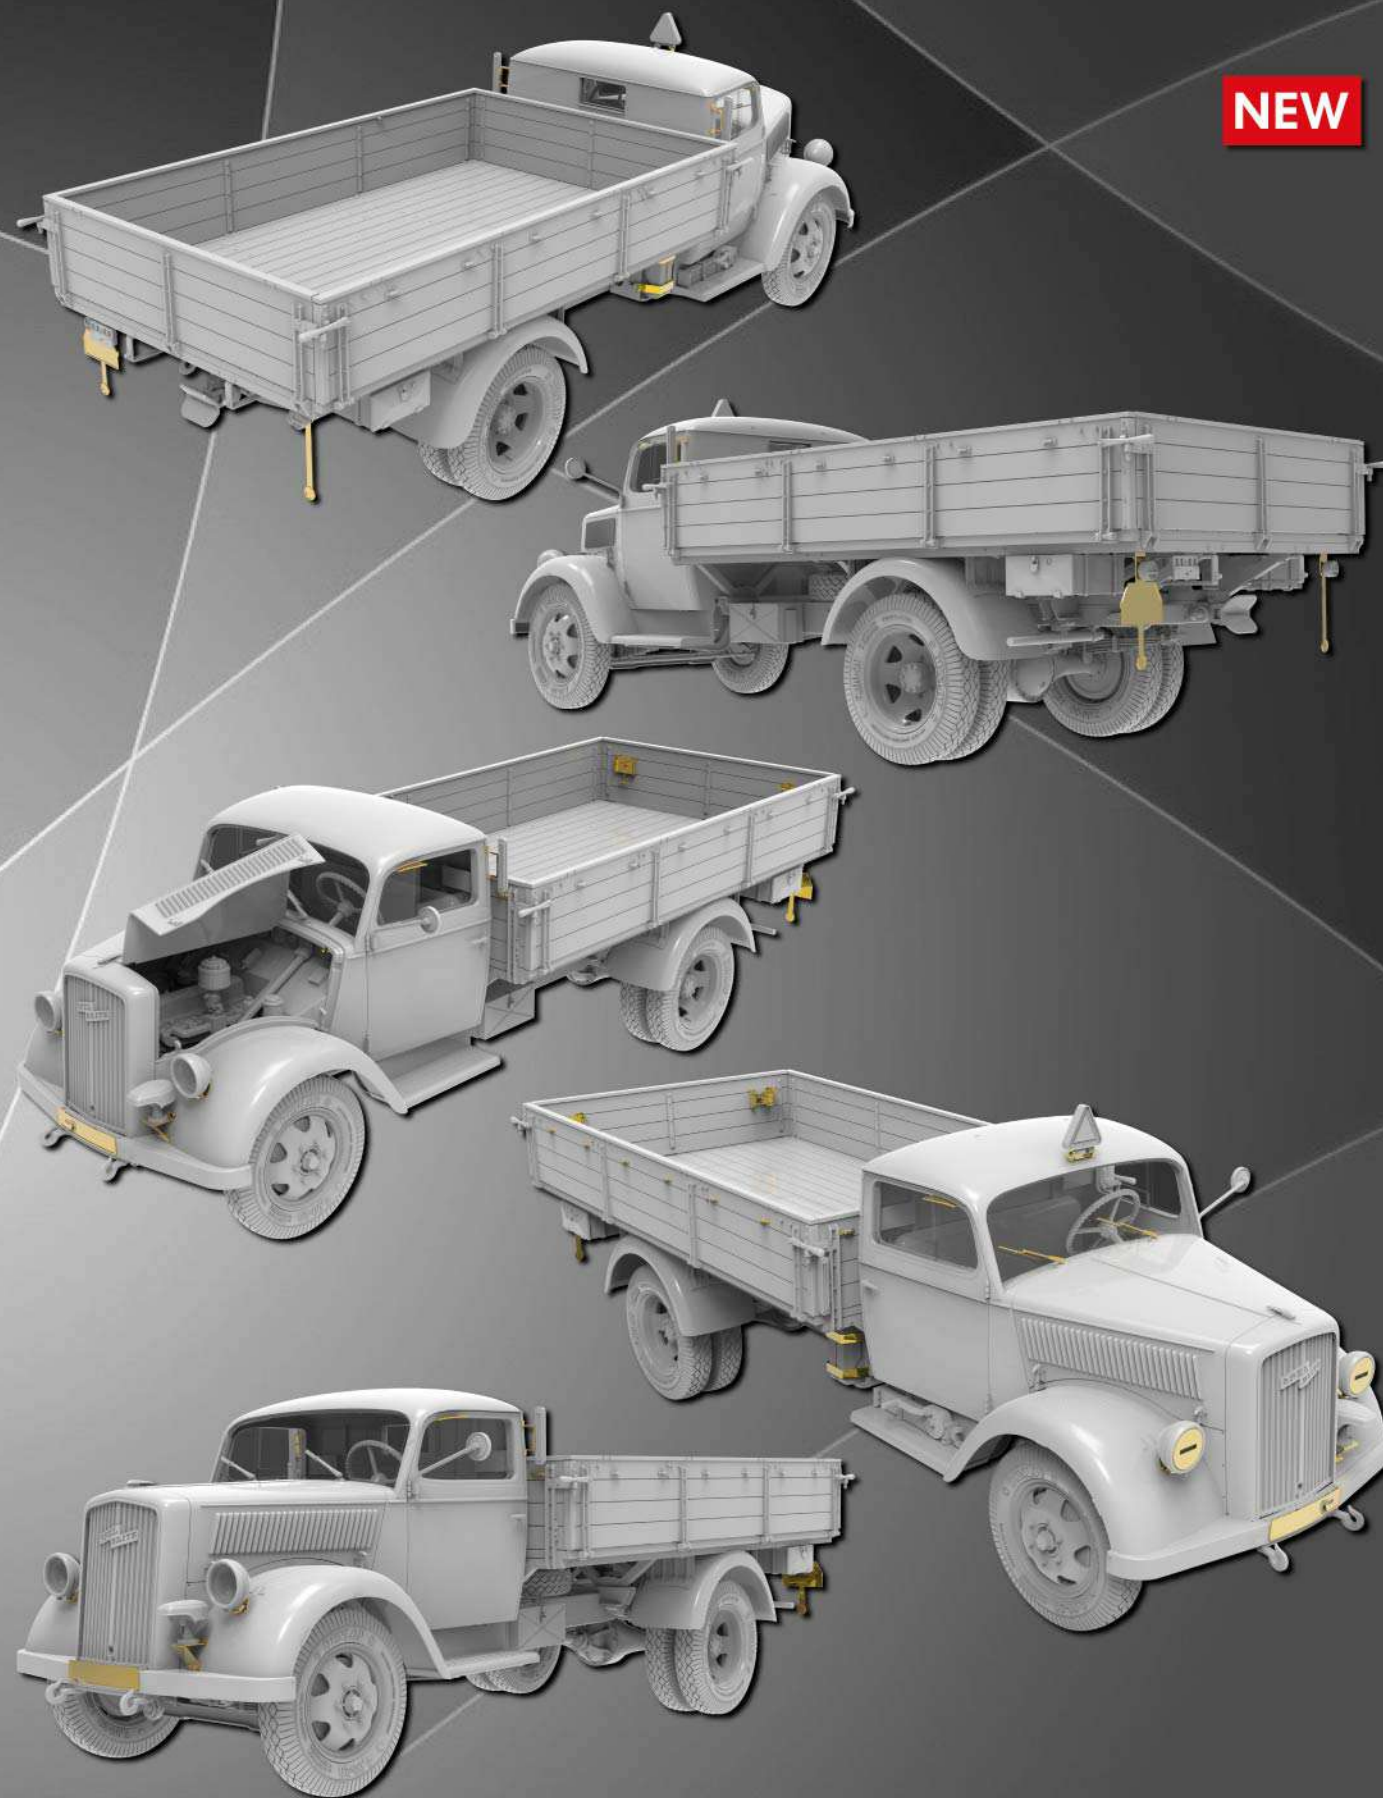

U.S. ARMY BULLDOZER

35442 GERMAN 3T CARGO TRUCK 3,6-365. PRITSCHÉ-NORMAL-TYPE. MILITARY SERVICE