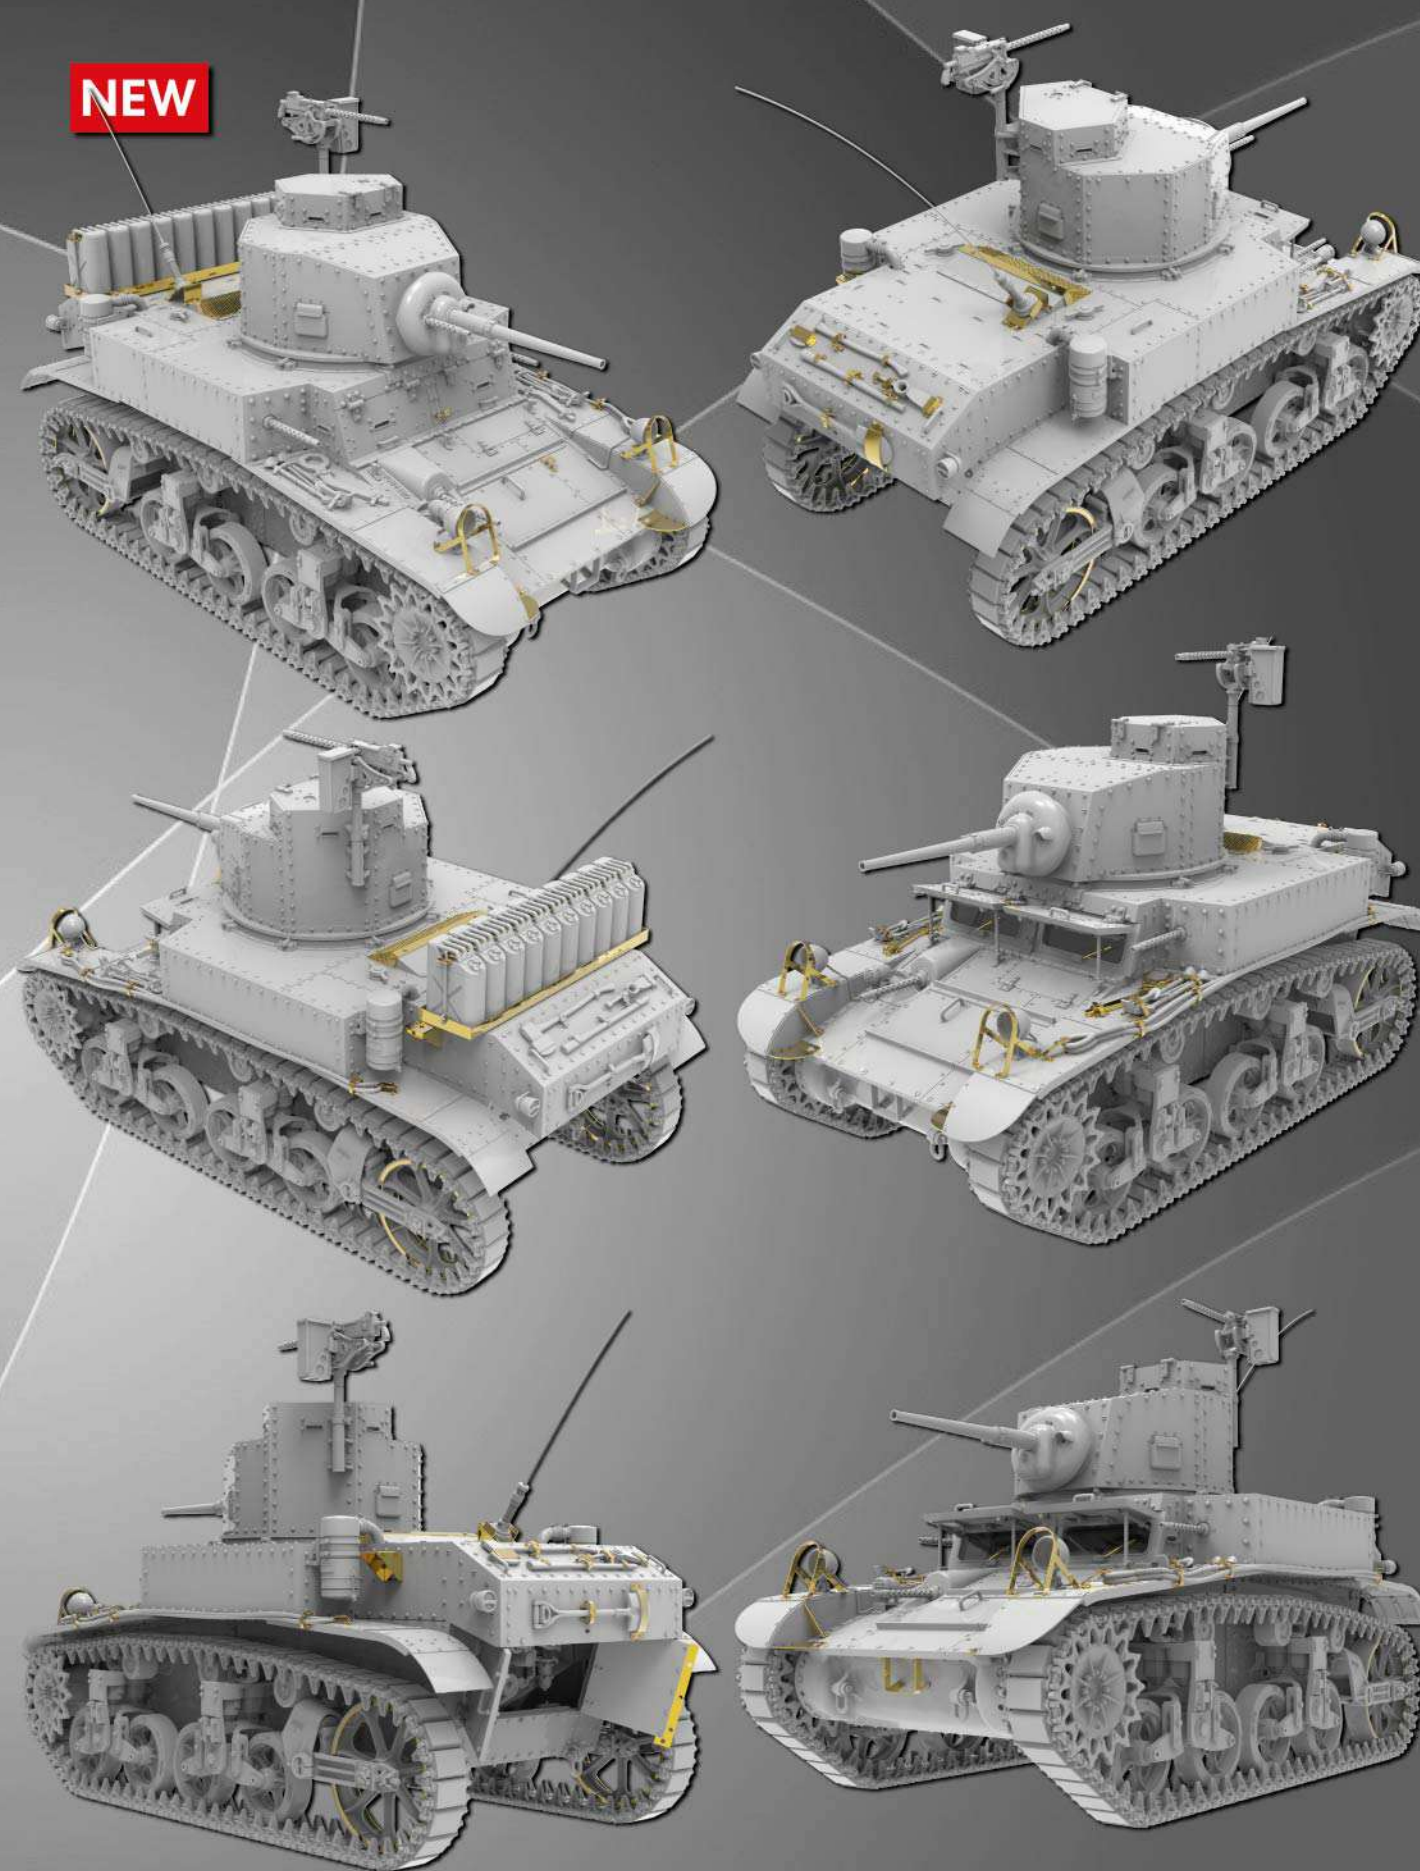

35294 T-34/85 PLANT 112. SPRING 1944. INTERIOR KIT

**NEW**

**35401**

M3 STUART INITIAL PROD. INTERIOR KIT

**NEW**

**35425**

M3 STUART LIGHT TANK. INITIAL PROD.

**NEW**