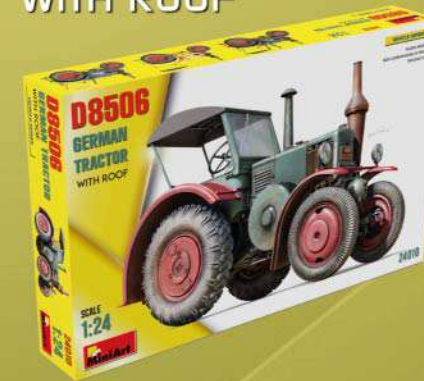

24010
GERMAN TRACTOR D8506 WITH ROOF