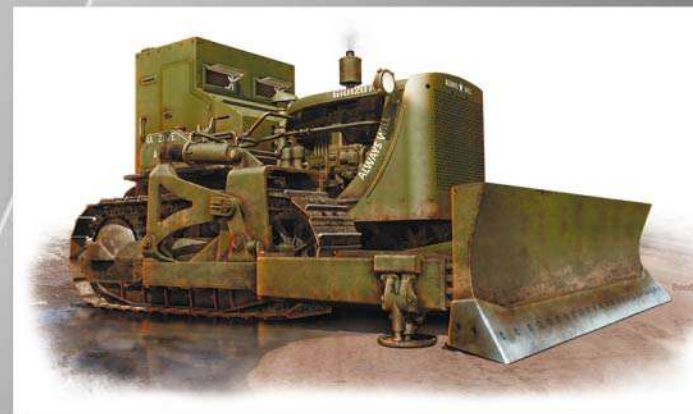

GAZ-AAA WITH SHELTER

35186

SOVIET 1,5 T TRUCK WITH M-4 MAXIM AA MACHINE GUN

35187

SU-85 MOD. 1943 [MID PRODUCTION] INTERIOR KIT

35188

U.S. ARMoured BULLDOZER

35189