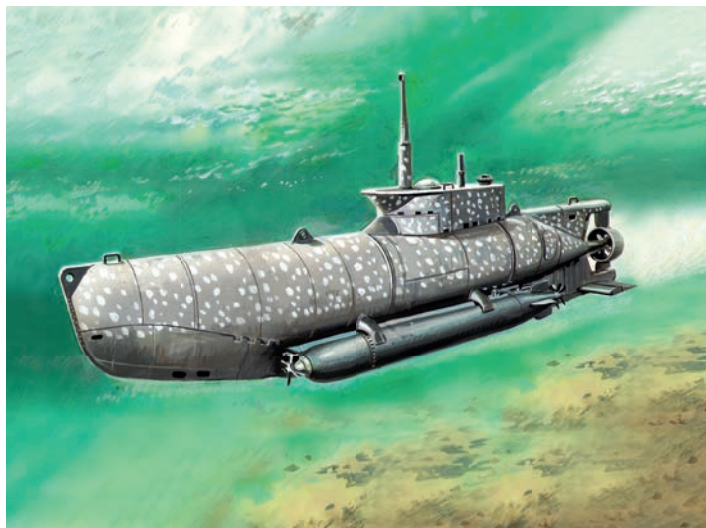

16302 Roman Centurion (1 century)
 ⌀ 49

16303 Roman Gladiator
 ⌀ 44

16013 WWII Soviet assault
 engineer-sapper
 ⌀ 32

16210 Squid Game □
 ⌀ 23

16211 Squid Game △
 ⌀ 29

16212 Squid Game O
 ⌀ 17

S.006 U-Boat Type XXVIIB 'Seehund' (early)

S.007 U-Boat Type XXVIIB 'Seehund' (late)

S.019 U-Boat Type 'Molch', WWII German Midget Submarine

NEW

S.020 K-Verbände Midget Submarines ('Seehund' and 'Molch')

S.009 U-Boat Type IIB (1939)

S.010 U-Boat Type IIB (1943)