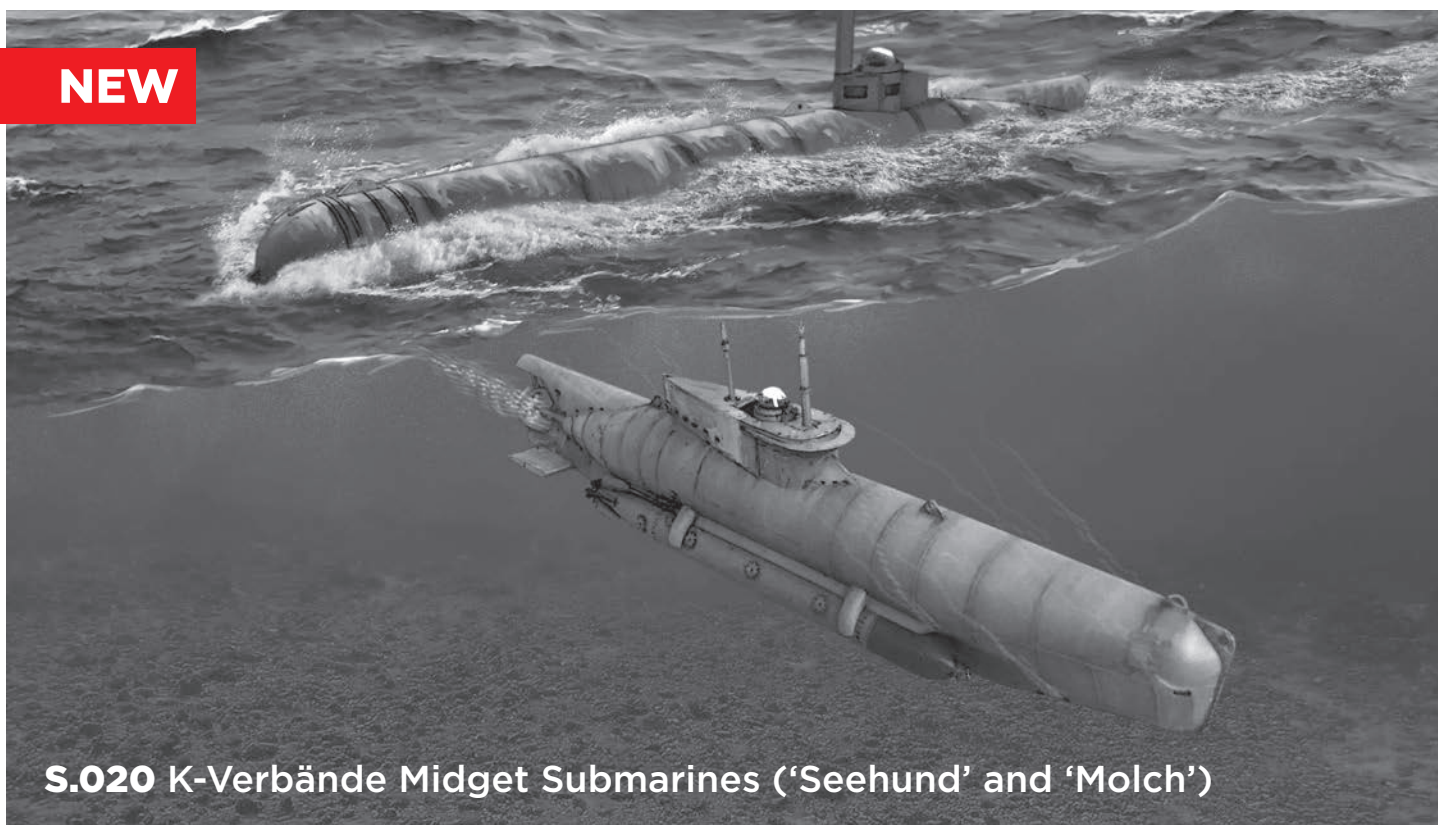

S.020 K-Verbände Midget Submarines ('Seehund' and 'Molch')